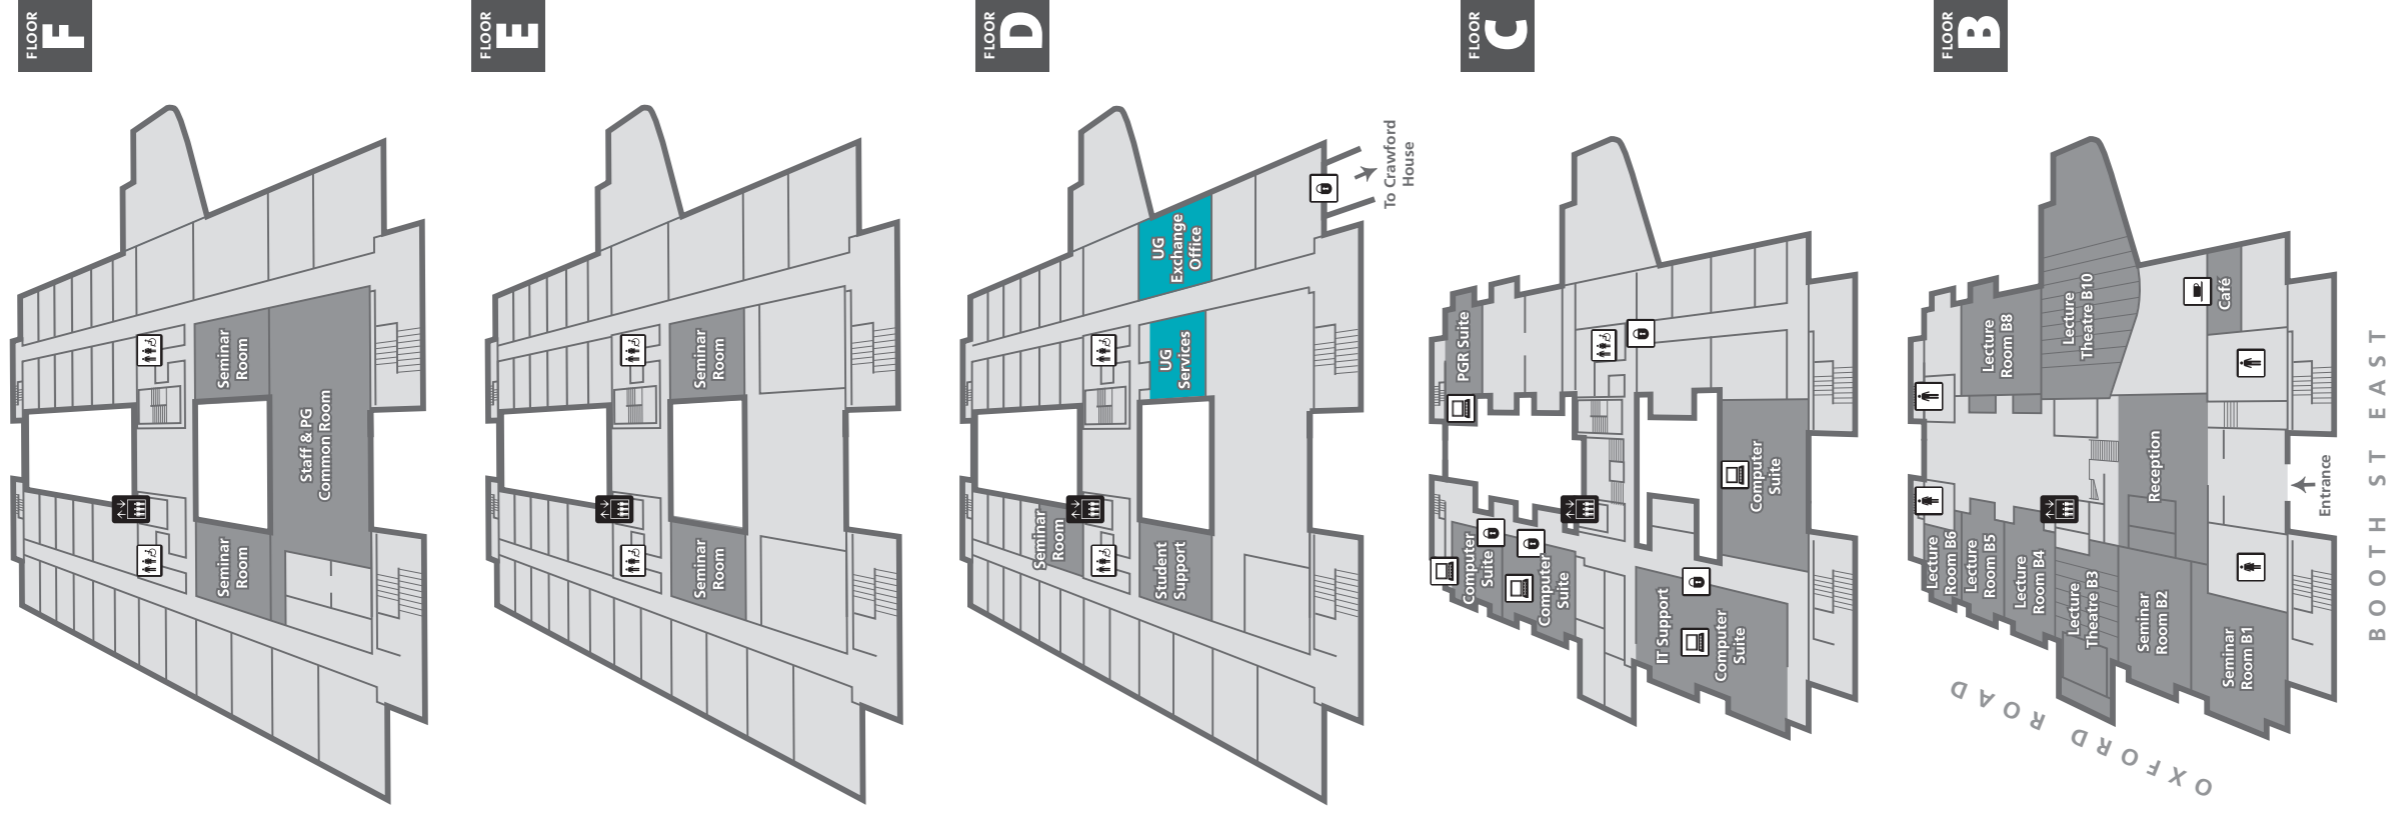

Crawford House

Harold Hankins

Devonshire House

Key

- Computer Suite
- Library
- Access Controlled Entry
- Café
- Ladies WC
- Gents WC
- Accessible WC
- Lift
- MBA Master of Business Administration student facilities
- PGR Postgraduate Research/Doctoral student facilities
- PGT Postgraduate Taught student facilities
- UG Undergraduate student facilities
- Executive Development facilities

MBS West

MBS East

Key

- Computer Suite
- Library
- Access Controlled Entry
- Café
- Ladies WC
- Gents WC
- Accessible WC
- Lift
- MBA Master of Business Administration student facilities
- PGR Postgraduate Research/Doctoral student facilities
- PGT Postgraduate Taught student facilities
- UG Undergraduate student facilities
- Executive Development facilities