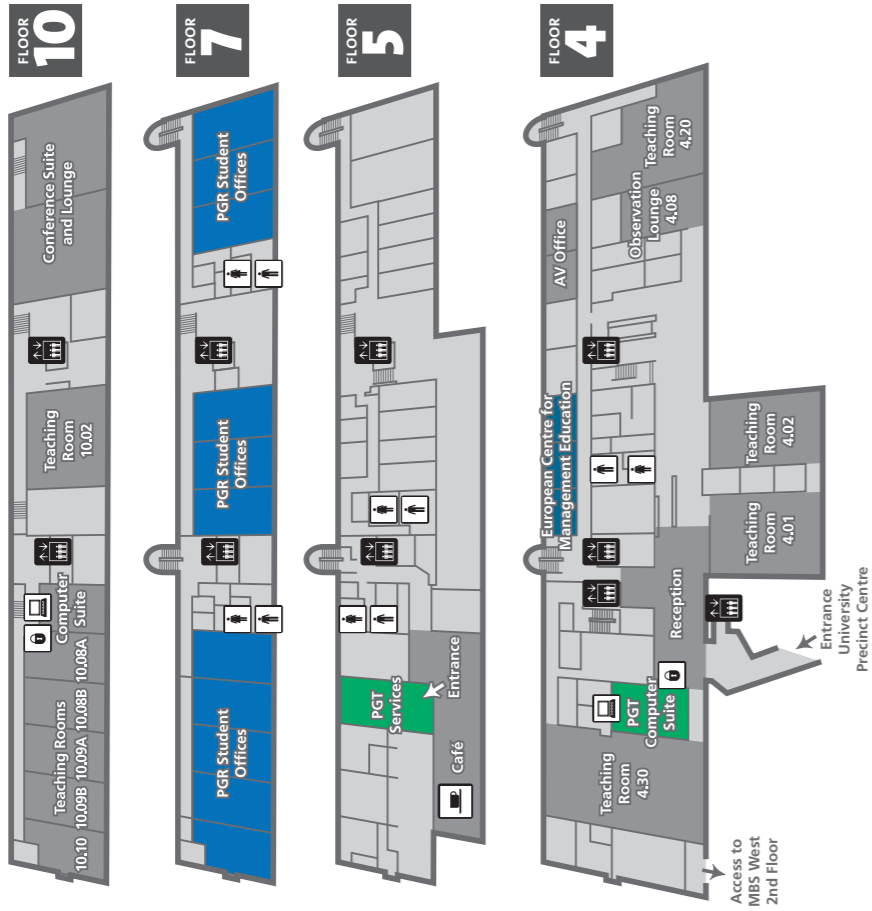

Crawford House

Harold Hankins

Devonshire House

Key

- Computer Suite
- Library
- Access Controlled Entry
- Café
- Ladies WC
- Gents WC
- Accessible WC
- Lift
- MBA Master of Business Administration student facilities
- PGR Postgraduate Research/Doctoral student facilities
- PGT Postgraduate Taught student facilities
- UG Undergraduate student facilities
- Executive Development facilities

MBS West

MBS East

Key

- Computer Suite
- Library
- Access Controlled Entry
- Café
- Ladies WC
- Gents WC
- Accessible WC
- Lift
- MBA Master of Business Administration student facilities
- PGR Postgraduate Research/Doctoral student facilities
- PGT Postgraduate Taught student facilities
- UG Undergraduate student facilities
- Executive Development facilities