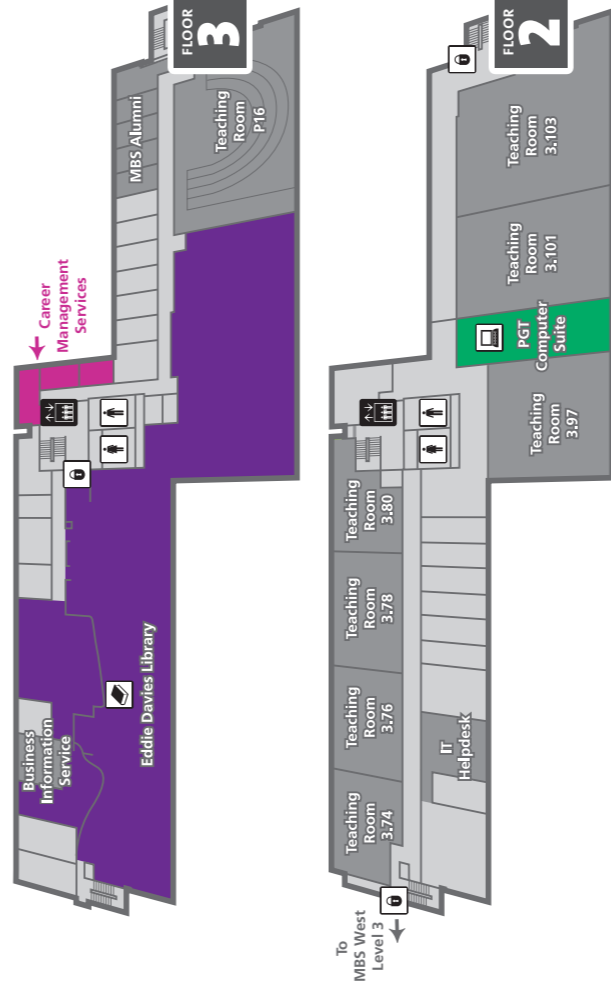

Crawford House

Harold Hankins

Devonshire House

Key

- Computer Suite
- Library
- Access Controlled Entry
- Café
- Ladies WC
- Gents WC
- Accessible WC
- Lift
- MBA Master of Business Administration student facilities
- PGR Postgraduate Research/Doctoral student facilities
- PGT Postgraduate Taught student facilities
- UG Undergraduate student facilities
- Executive Development facilities

MBS West

MBS East

Key

- Computer Suite
- Library
- Access Controlled Entry
- Café
- Ladies WC
- Gents WC
- Accessible WC
- Lift
- MBA Master of Business Administration student facilities
- PGR Postgraduate Research/Doctoral student facilities
- PGT Postgraduate Taught student facilities
- UG Undergraduate student facilities
- Executive Development facilities