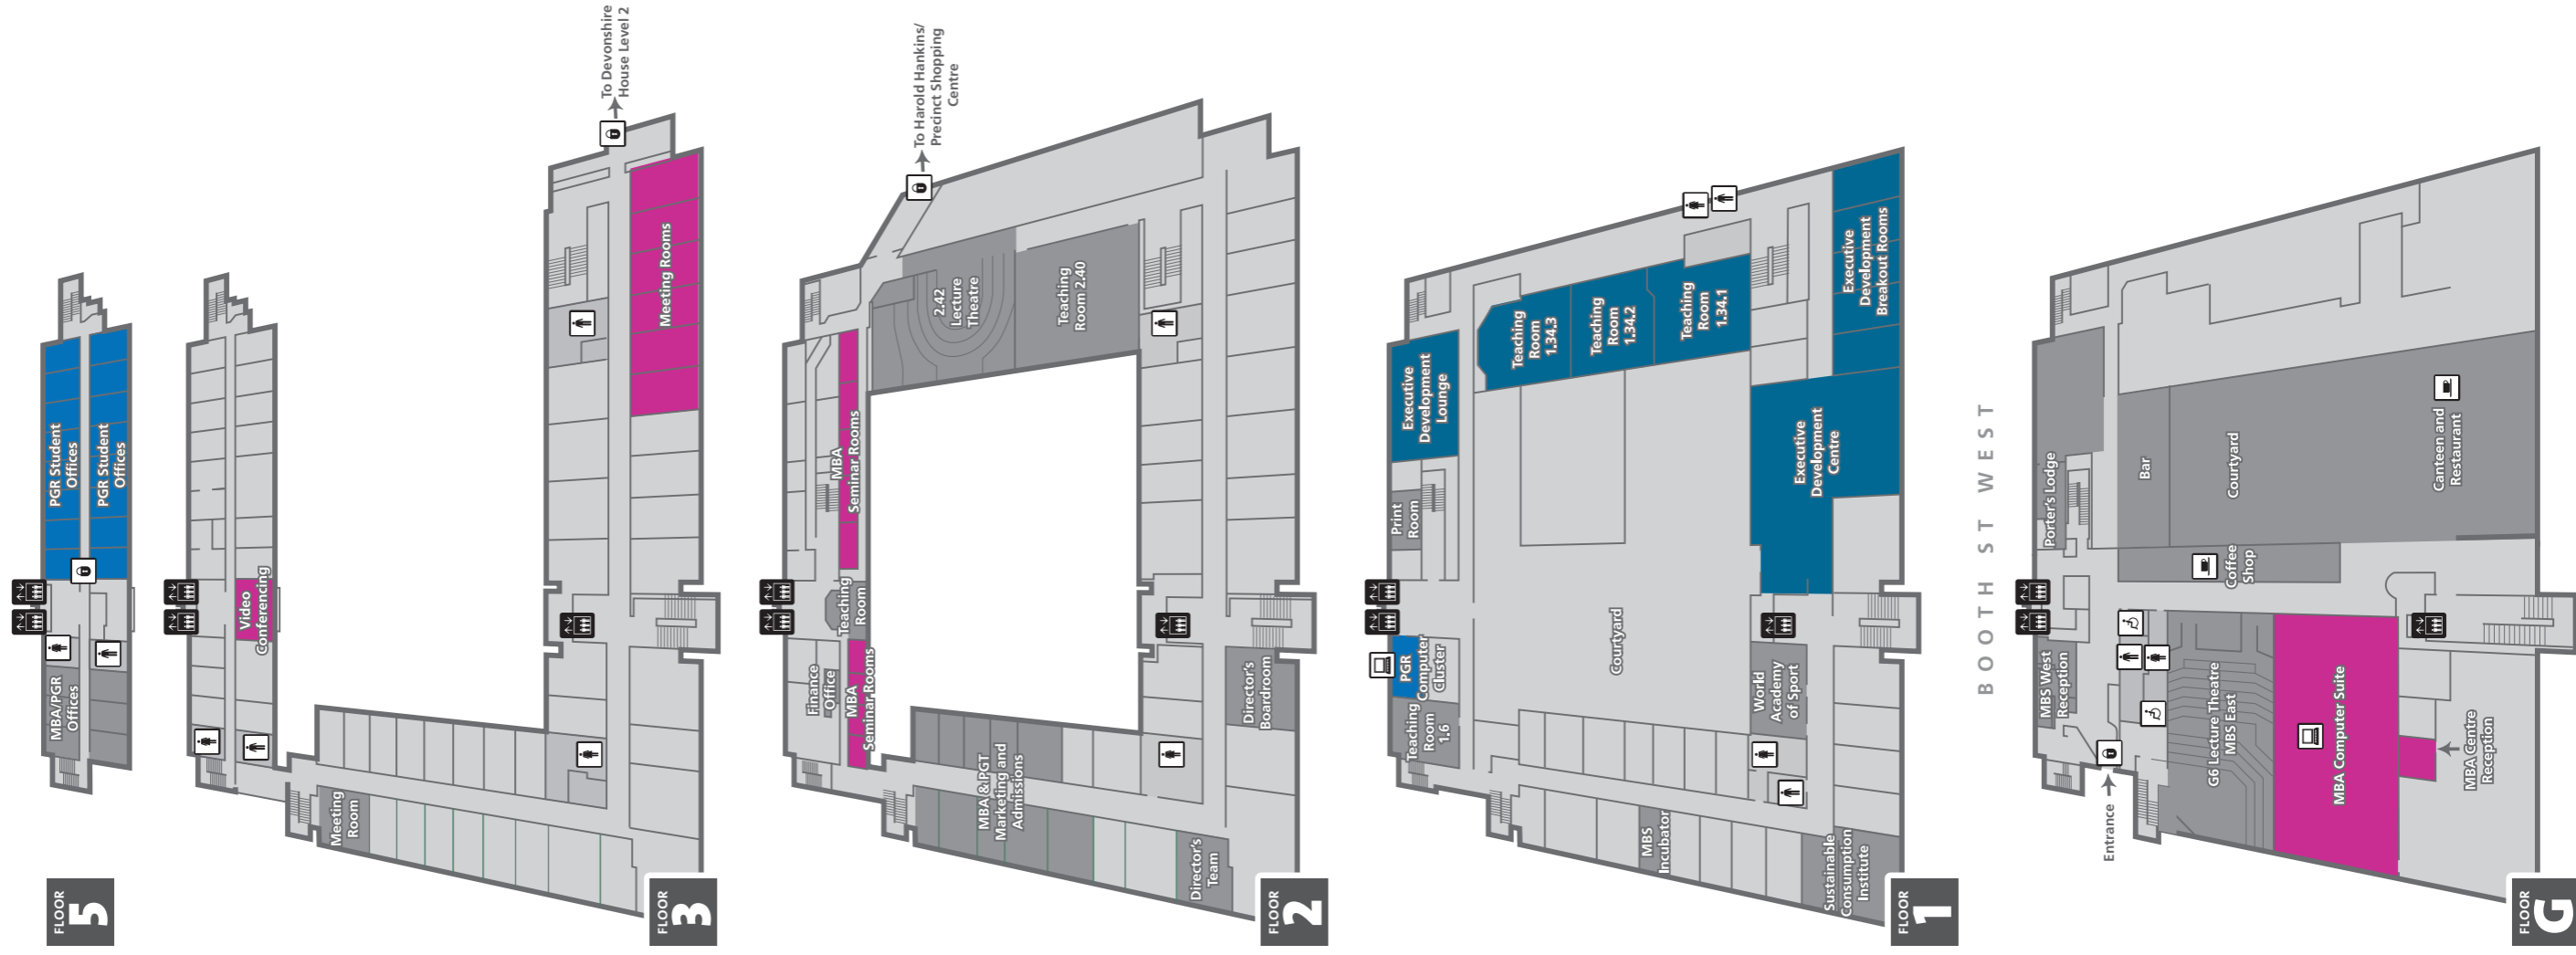

Crawford House

Harold Hankins

Devonshire House

Key

- Computer Suite
- Library
- Access Controlled Entry
- Café
- Ladies WC
- Gents WC
- Accessible WC
- Lift
- MBA Master of Business Administration student facilities
- PGR Postgraduate Research/Doctoral student facilities
- PGT Postgraduate Taught student facilities
- UG Undergraduate student facilities
- Executive Development facilities

MBS West

MBS East

Key

- Computer Suite
- Library
- Access Controlled Entry
- Café
- Ladies WC
- Gents WC
- Accessible WC
- Lift
- MBA Master of Business Administration student facilities
- PGR Postgraduate Research/Doctoral student facilities
- PGT Postgraduate Taught student facilities
- UG Undergraduate student facilities
- Executive Development facilities