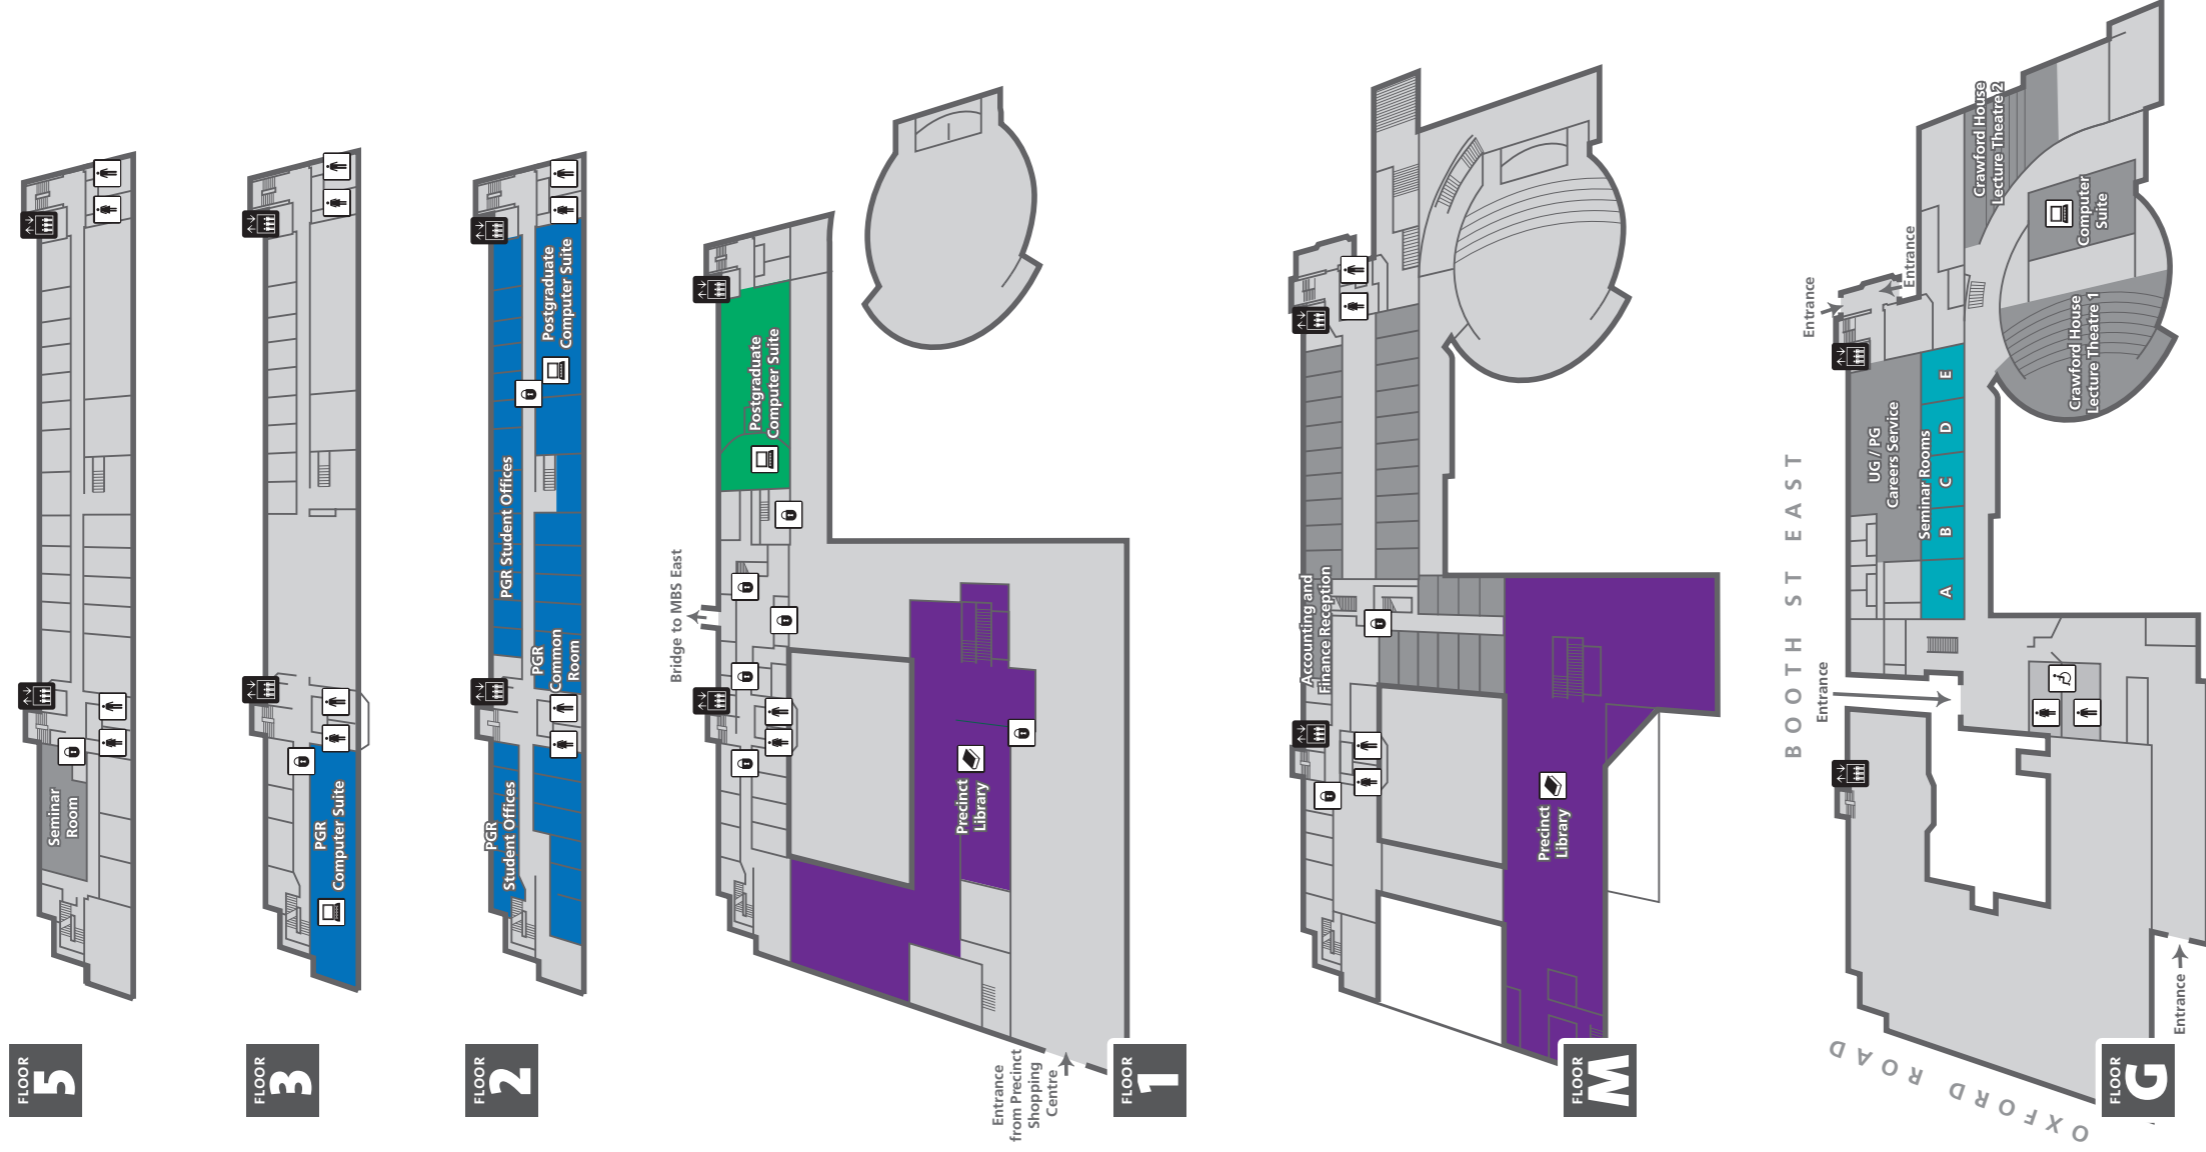

Crawford House

Harold Hankins

Devonshire House

Key

- Computer Suite
- Library
- Access Controlled Entry
- Café
- Ladies WC
- Gents WC
- Accessible WC
- Lift
- MBA Master of Business Administration student facilities
- PGR Postgraduate Research/Doctoral student facilities
- PGT Postgraduate Taught student facilities
- UG Undergraduate student facilities
- Executive Development facilities

MBS West

MBS East

Key

- Computer Suite
- Library
- Access Controlled Entry
- Café
- Ladies WC
- Gents WC
- Accessible WC
- Lift
- MBA Master of Business Administration student facilities
- PGR Postgraduate Research/Doctoral student facilities
- PGT Postgraduate Taught student facilities
- UG Undergraduate student facilities
- Executive Development facilities